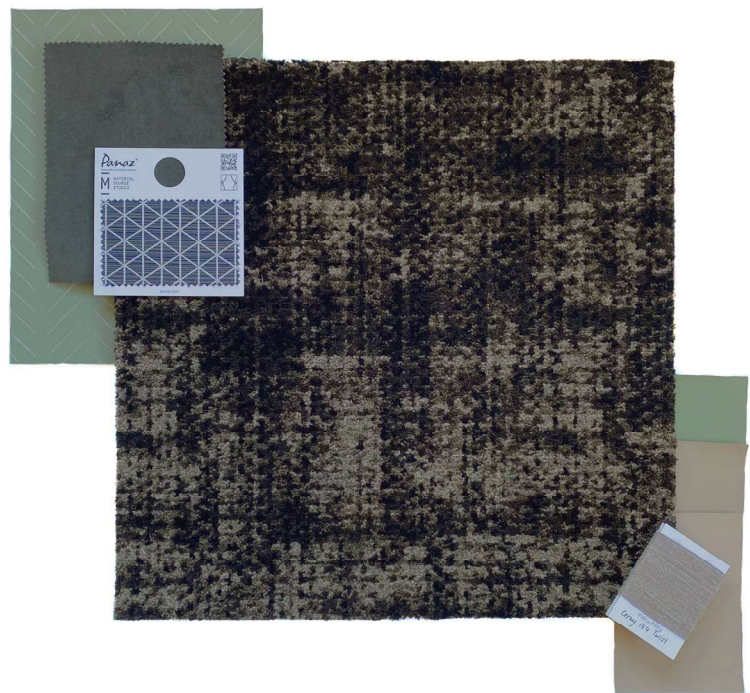

## Patina: Raven

Represents 4.00m x 1.00m

### Product Specification

Construction:	Colortec
Description:	Cut Pile Patterned Tufted
Pile Content:	80% wool / 20% nylon
Pile Weight:	1,400g/m <sup>2</sup>
Pattern Match:	Allow 30cm per cut Non-critical Side Match
Width:	4.00m
Secondary Backing:	<b>evobac</b> <small>ADVANCED BACKING SYSTEM</small>
Pile Height:	7.5mm
Total Thickness:	10mm
Country of Origin:	U.K