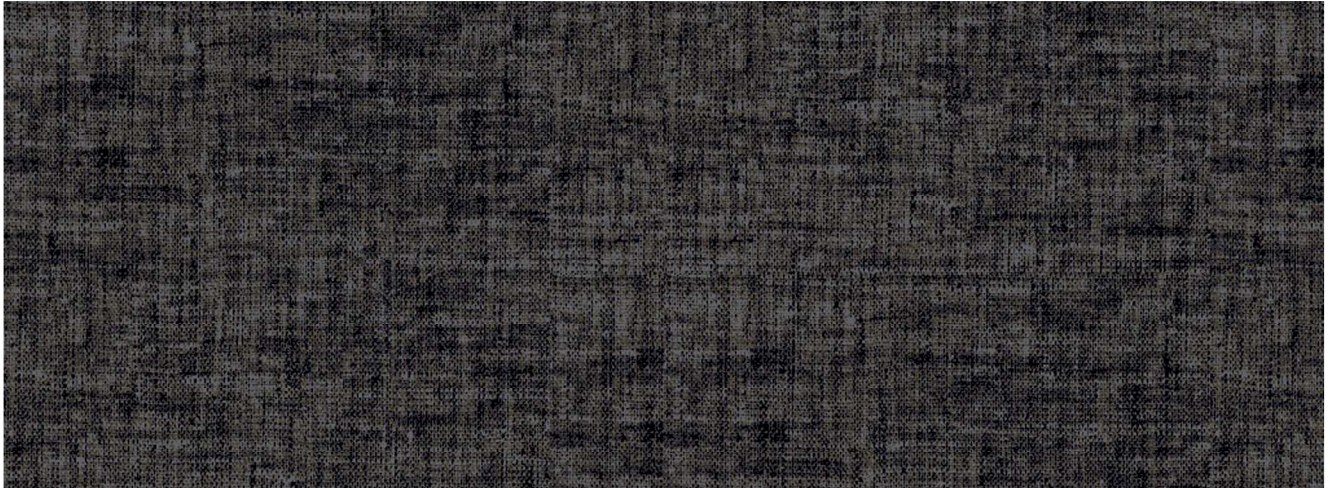

## Patina: Raven

Represents 4.00m x 1.00m

### Product Specification

Construction:	Colortec
Description:	Cut Pile Patterned Tufted
Pile Content:	80% wool / 20% nylon
Pile Weight:	1,400g/m <sup>2</sup>
Pattern Match:	Allow 30cm per cut Non-critical Side Match
Width:	4.00m
Secondary Backing:	<b>evobac</b> <small>ADVANCED BACKING SYSTEM</small>
Pile Height:	7.5mm
Total Thickness:	10mm
Country of Origin:	U.K