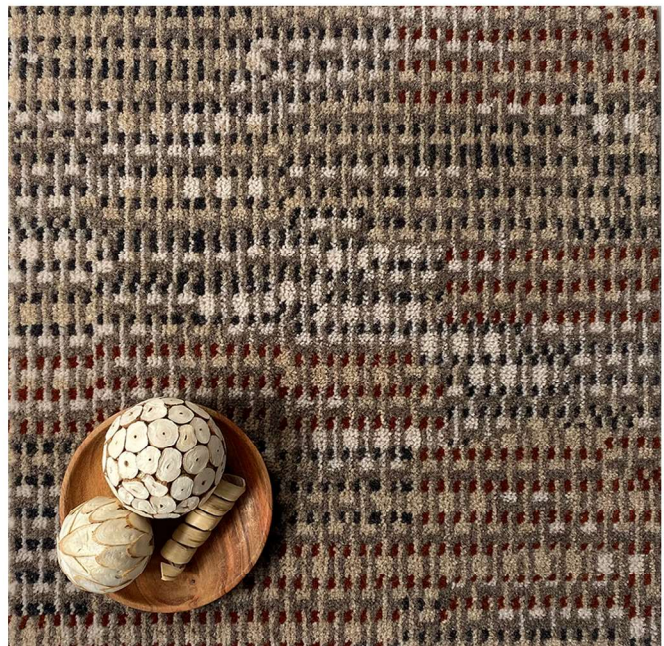

Macrame: Sienna

Represents 4.00m x 1.50m

Product Specification

Construction:	Colortec
Description:	Cut Pile Patterned Tufted
Pile Content:	80% wool / 20% nylon
Pile Weight:	1,400g/m ²
Pattern Match:	Allow 30cm per cut Non-critical Side Match
Width:	4.00m
Secondary Backing:	evobac <small>ADVANCED BACKING SYSTEM</small>
Pile Height:	7.5mm
Total Thickness:	10mm
Country of Origin:	U.K