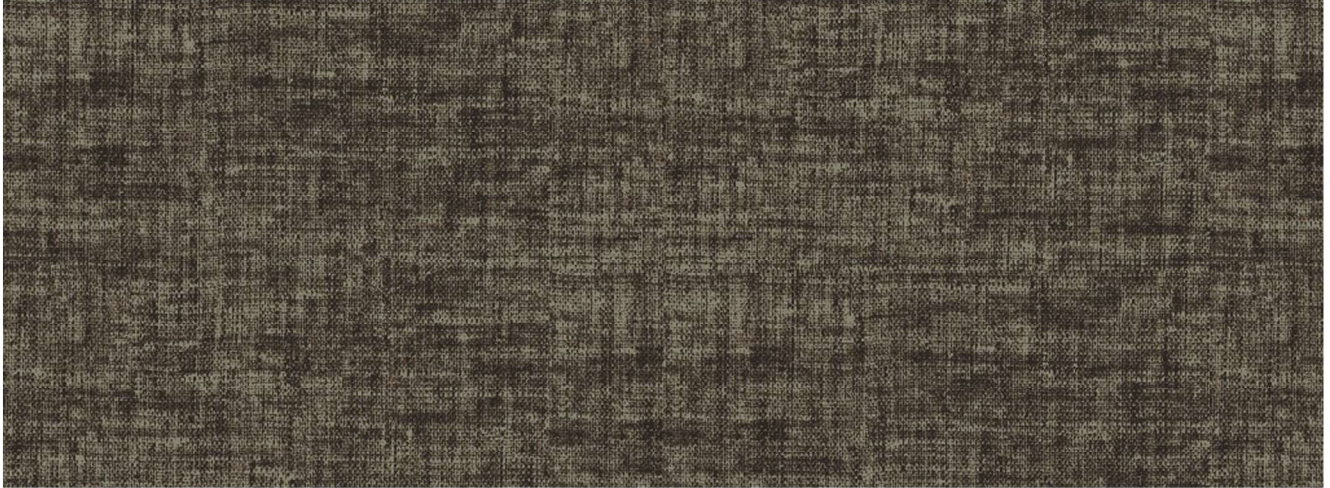

## Patina: Umber

### Product Specification

Construction:	Colortec
Description:	Cut Pile Patterned Tufted
Pile Content:	80% wool / 20% nylon
Pile Weight:	1,400g/m <sup>2</sup>
Pattern Match:	Allow 30cm per cut Non-critical Side Match
Width:	4.00m
Secondary Backing:	<b>evobac</b> <small>ADVANCED BACKING SYSTEM</small>
Pile Height:	7.5mm
Total Thickness:	10mm
Country of Origin:	U.K