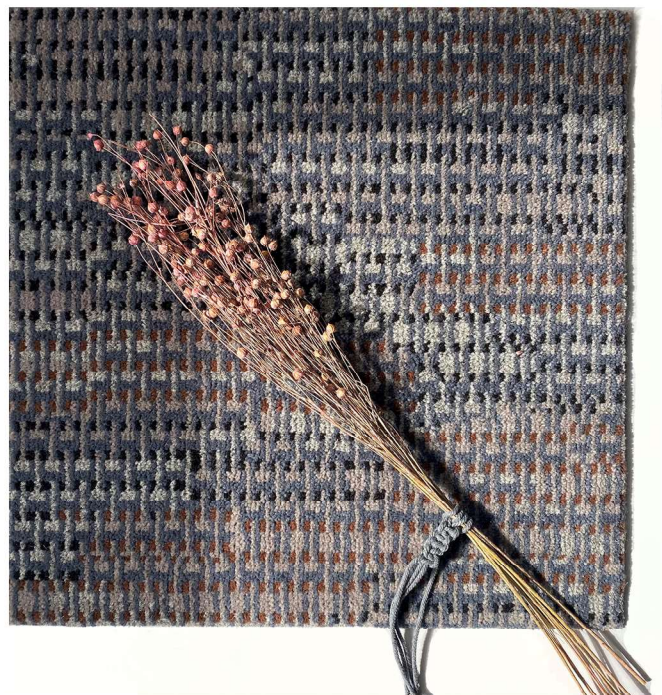

Registered in England 990472

Newhey Carpets Limited
Gordon Street, Newhey
Rochdale Lancashire, OL16 3SL
+44 (0)1706 846 375
sales@newheycarpets.co.uk
newheycarpets.co.uk