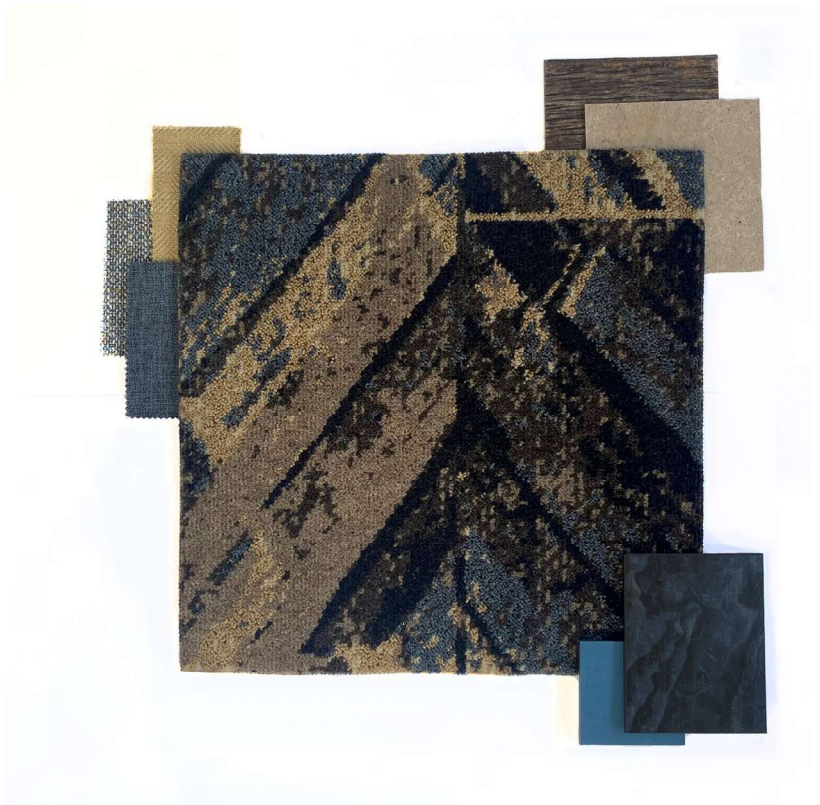

Registered in England 990472

Newhey Carpets Limited
Gordon Street, Newhey
Rochdale Lancashire, OL16 3SL
+44 (0)1706 846 375
sales@newheycarpets.co.uk
newheycarpets.co.uk