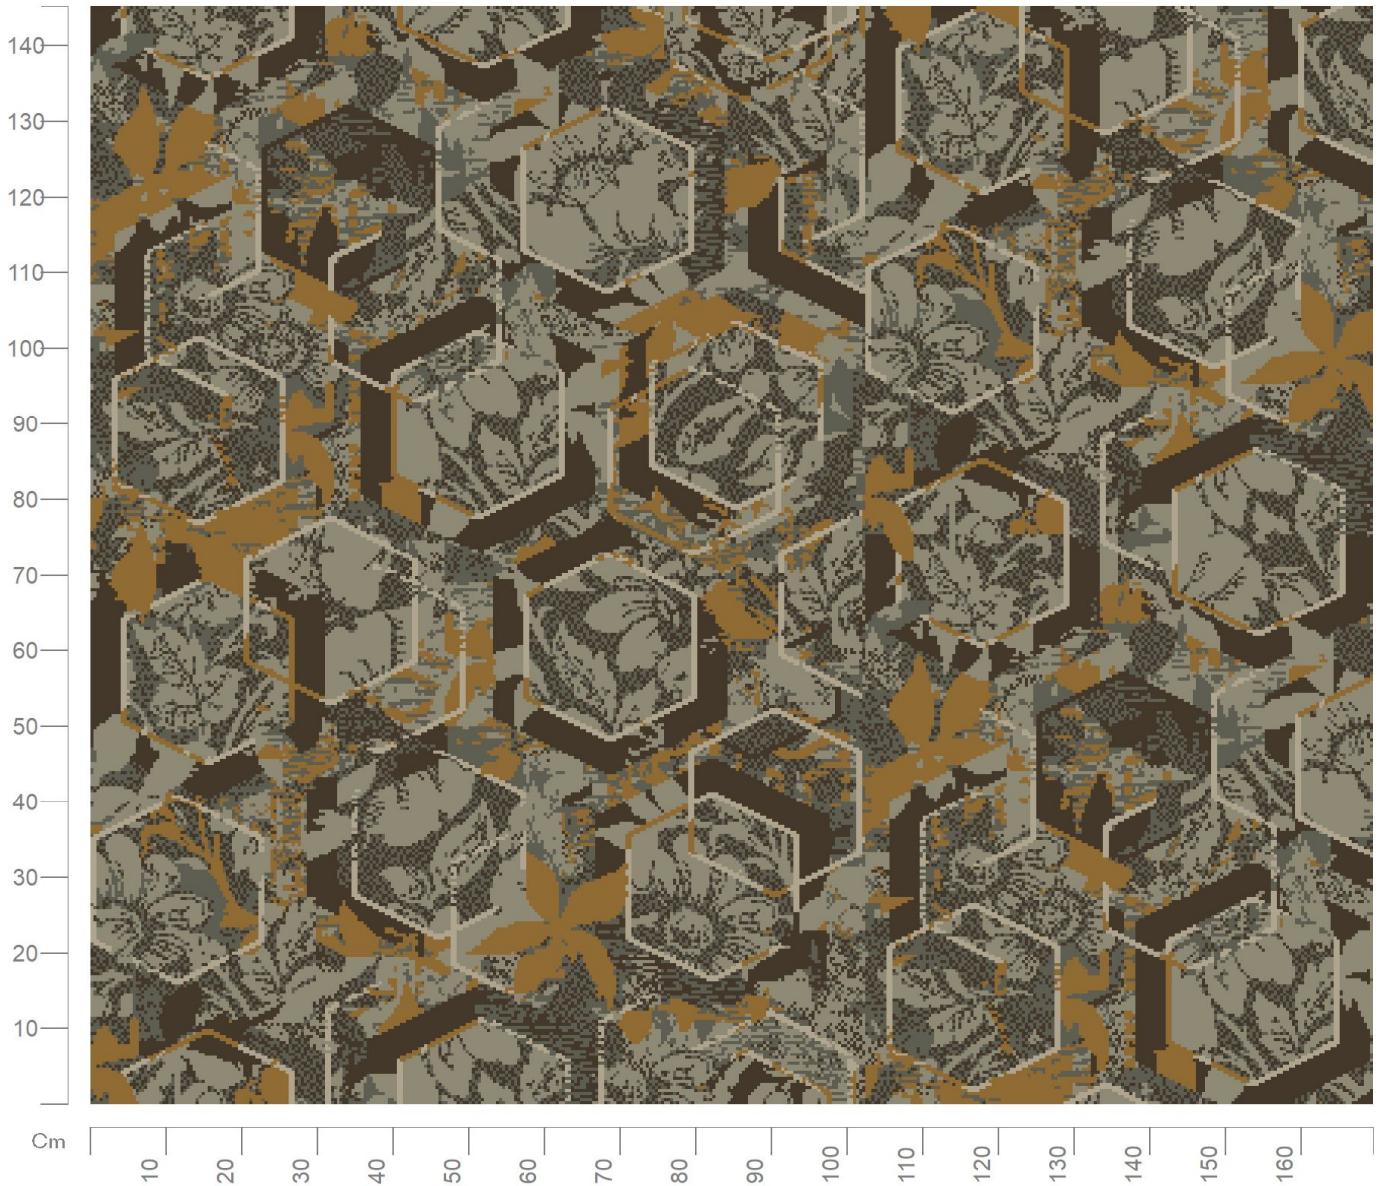

**Design No: 23287\_004**

Construction: Colortec  
Repeat (Length): 1.54m  
Repeat (Width): 1.00m  
Width: 4m  
Match: Straight  
Scale: 1:10

Want to re-colour this design? Talk to one of our designers on 01706 846 375