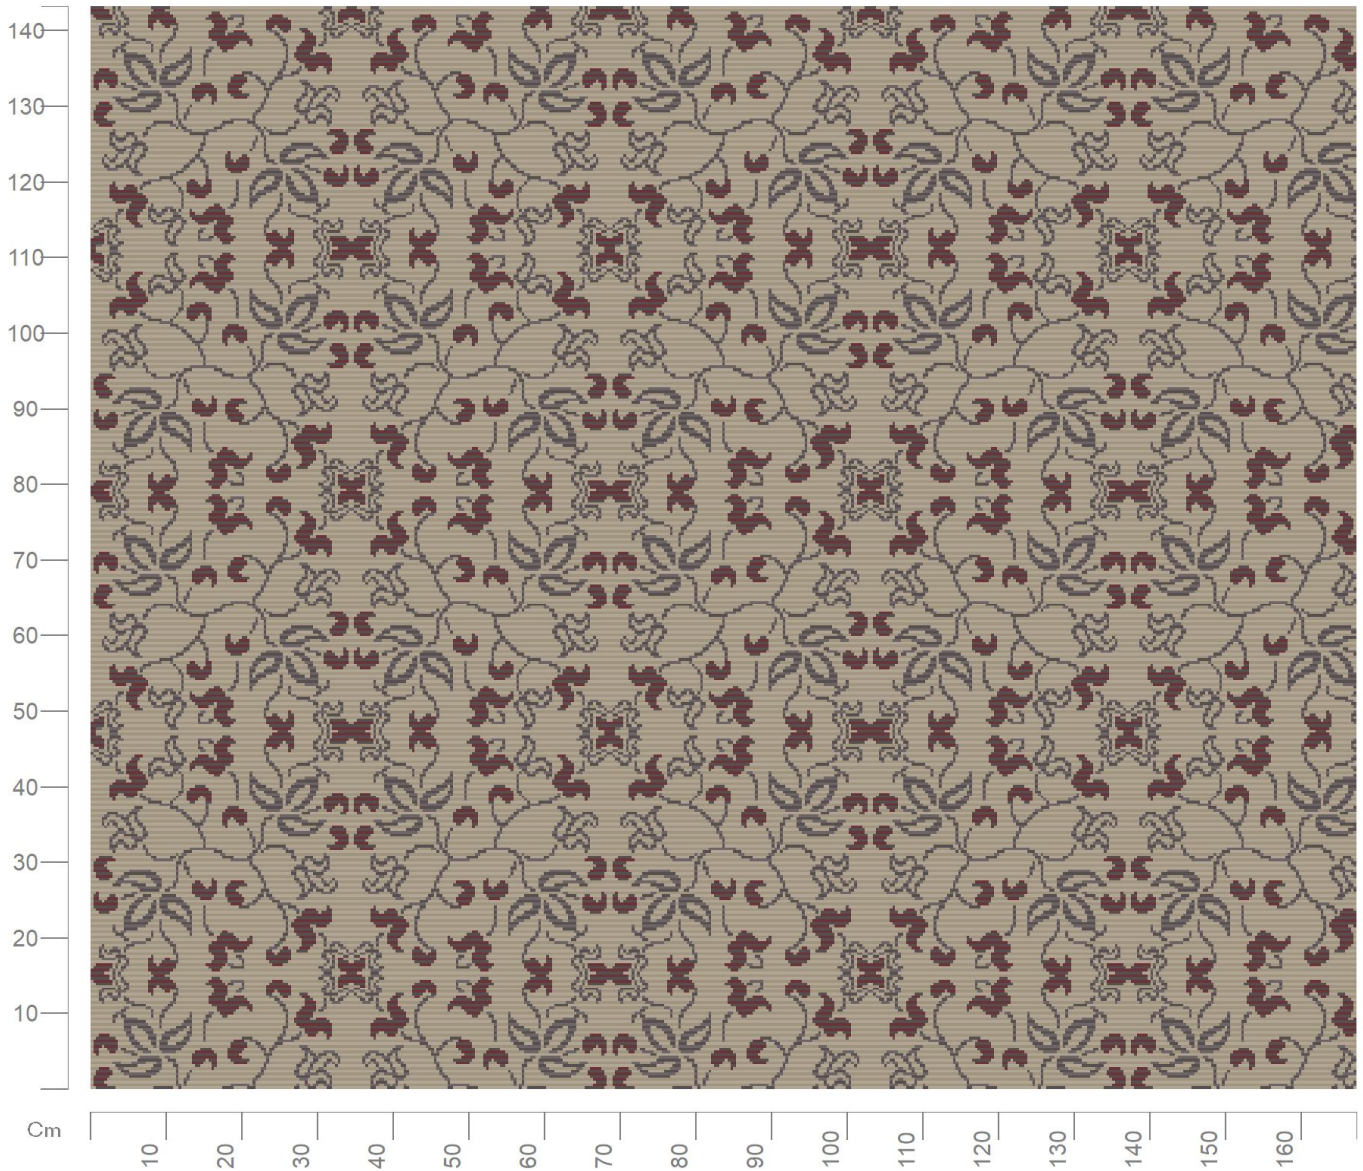

## Design No: 10348

Construction: Axminster  
Width: Various  
Repeat: 0.64m  
Match: Straight  
Scale: 1:10

Want to re-colour this design? Talk to one of our designers on 01706 846 375

Copyright of Newhey Carpets Ltd.