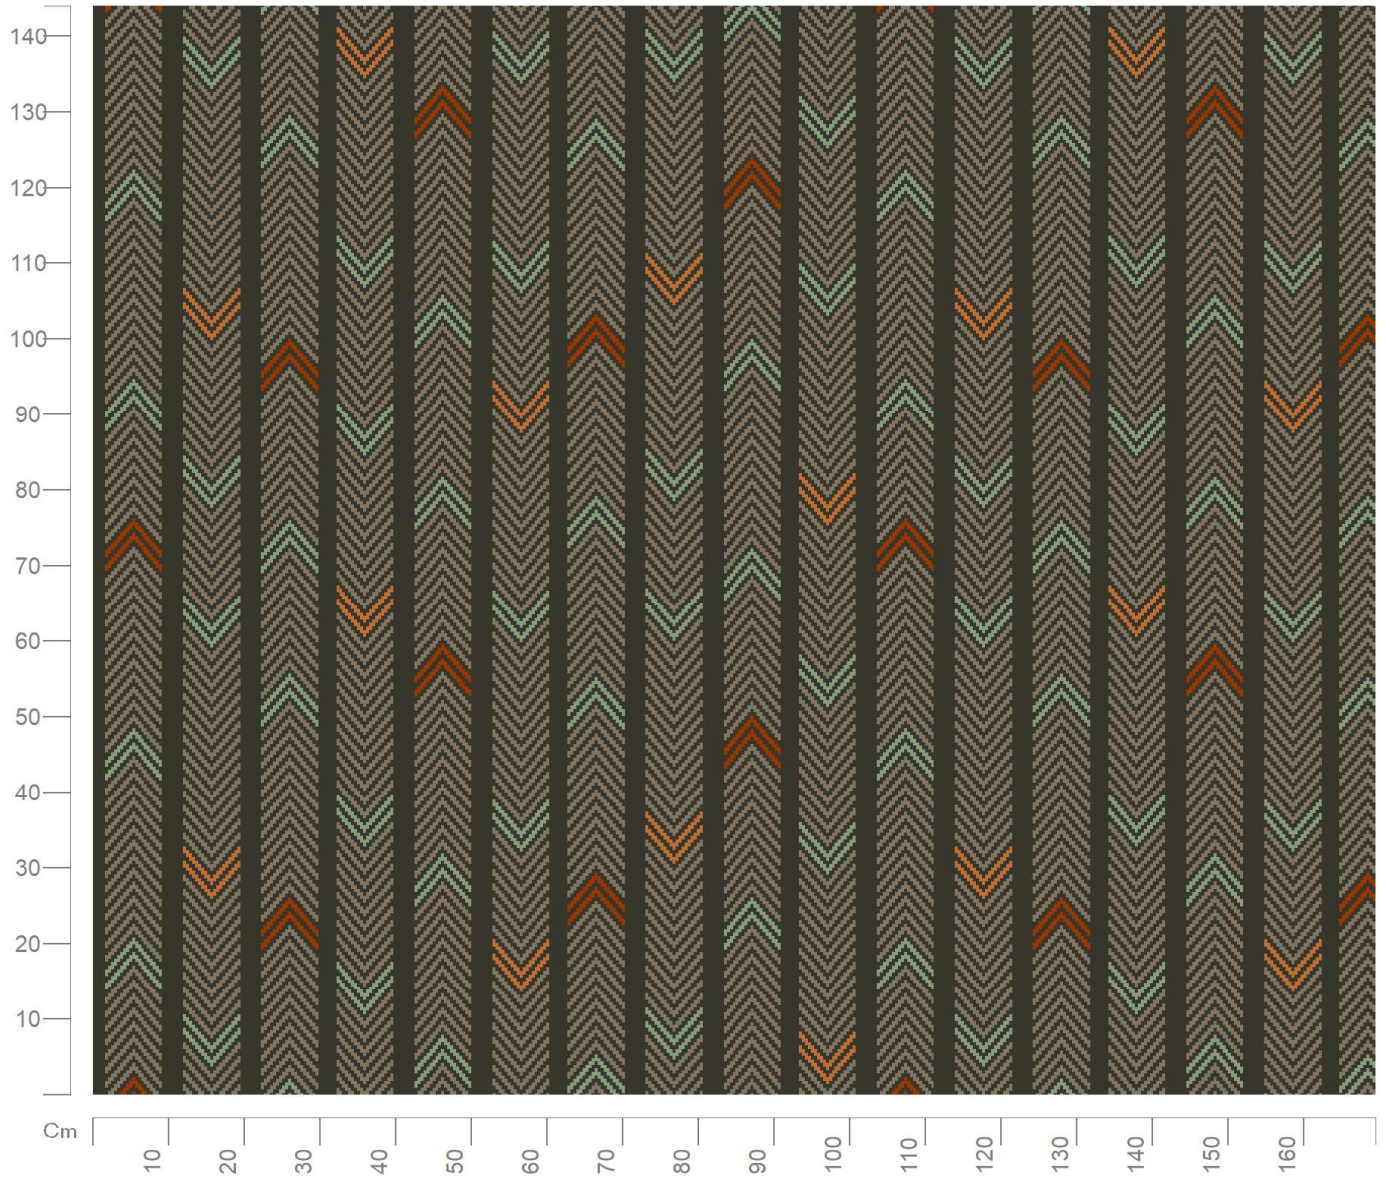

Design No: 15418

Construction: Colortec

Width: 4m

Repeat: 0.73m

Match: Straight

Scale: 1:10

Want to re-colour this design? Talk to one of our designers on 01706 846 375

Copyright of Newhey Carpets Ltd.