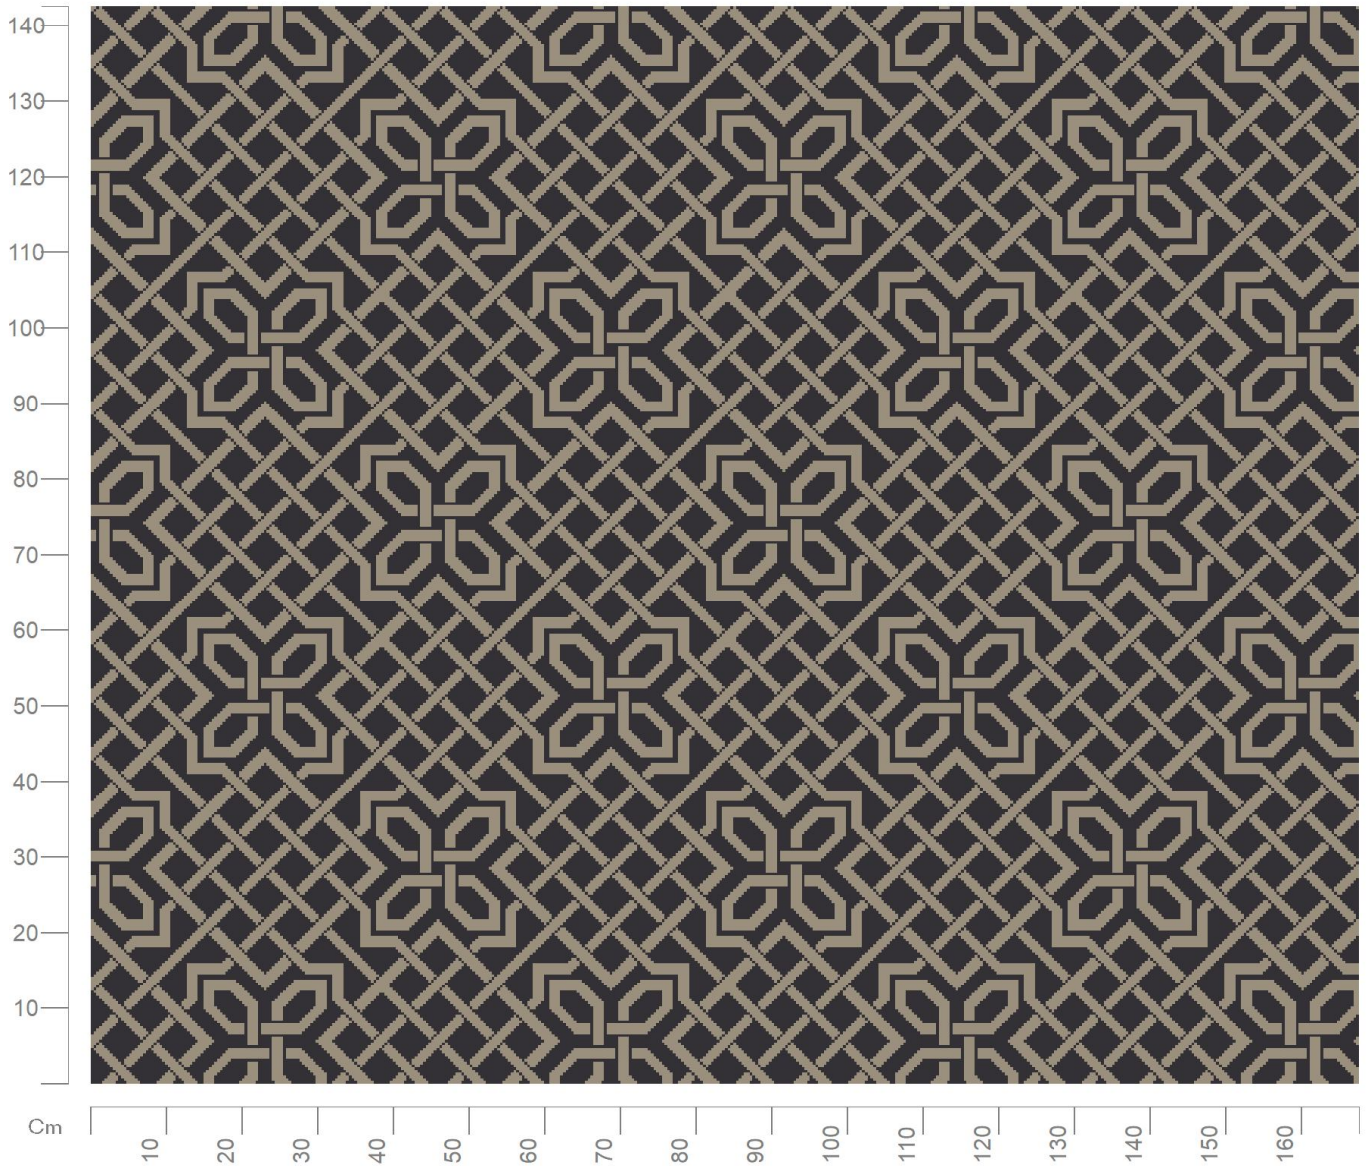

## Design No: 18451

Construction: Axminster  
Width: Various  
Repeat: 0.46m  
Match: Straight  
Scale: 1:10

Want to re-colour this design? Talk to one of our designers on 01706 846 375

Copyright of Newhey Carpets Ltd.