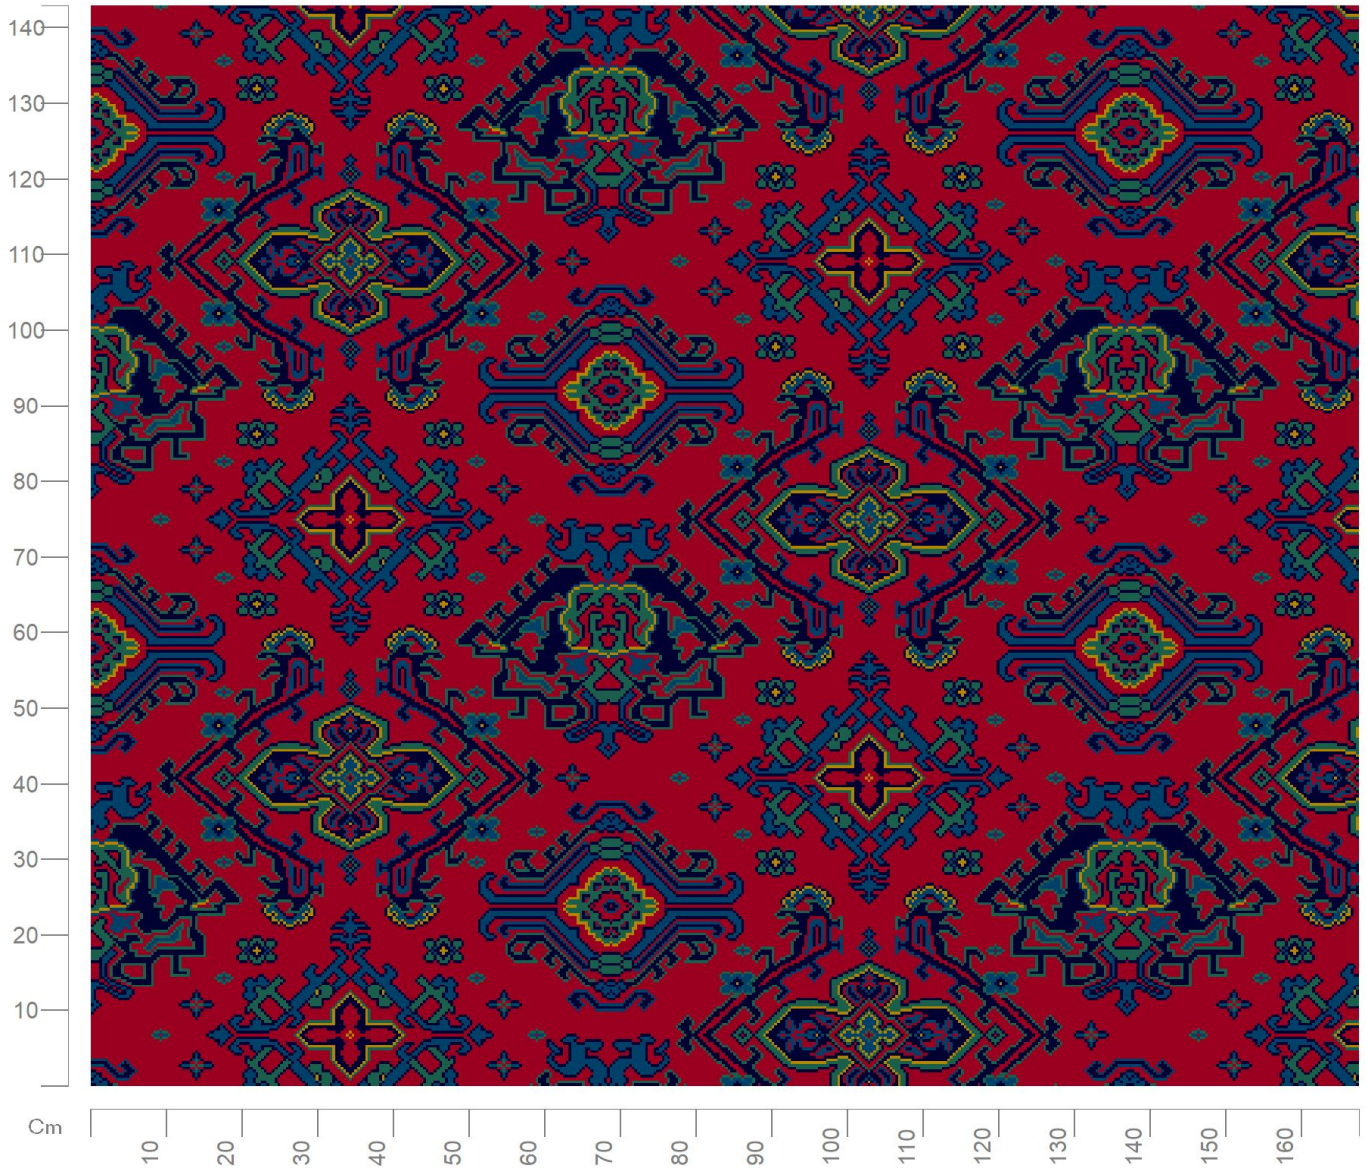

Design No: 2085

Construction: Axminster
Width: Various
Repeat: 0.68m
Match: Straight
Scale: 1:10

Want to re-colour this design? Talk to one of our designers on 01706 846 375

Copyright of Newhey Carpets Ltd.