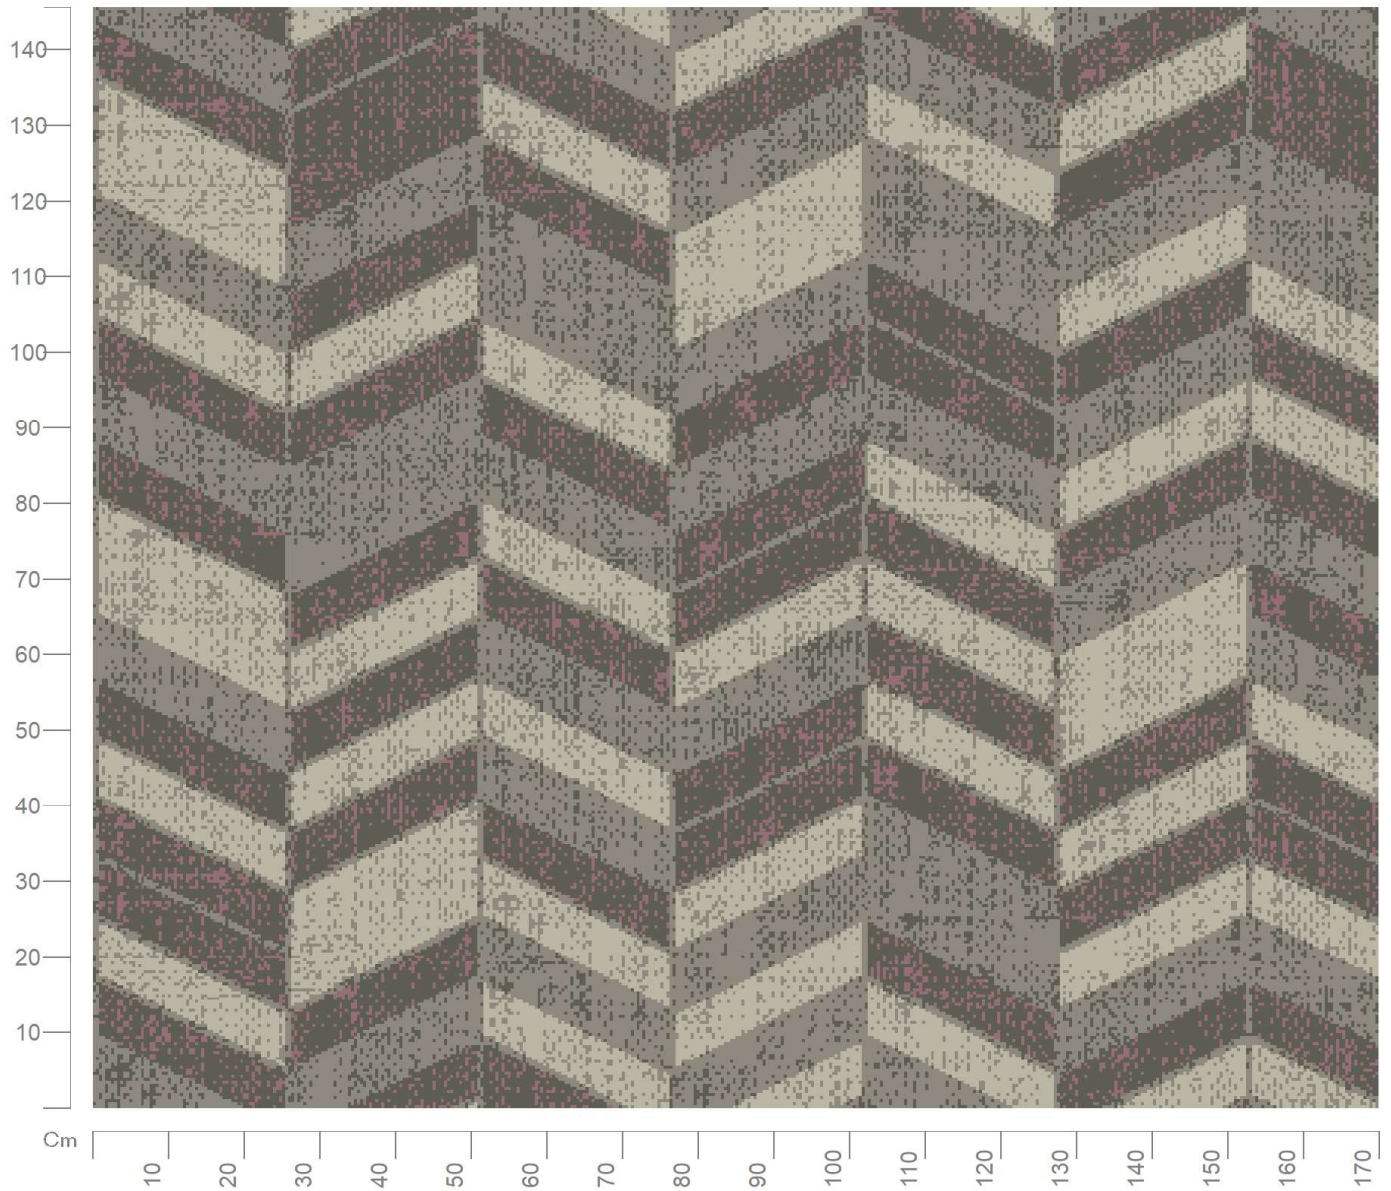

Design No: 23094

Construction: Colortec

Width: 4m

Repeat: 3.02m

Match: Straight

Scale: 1:10

Want to re-colour this design? Talk to one of our designers on 01706 846 375

Copyright of Newhey Carpets Ltd.