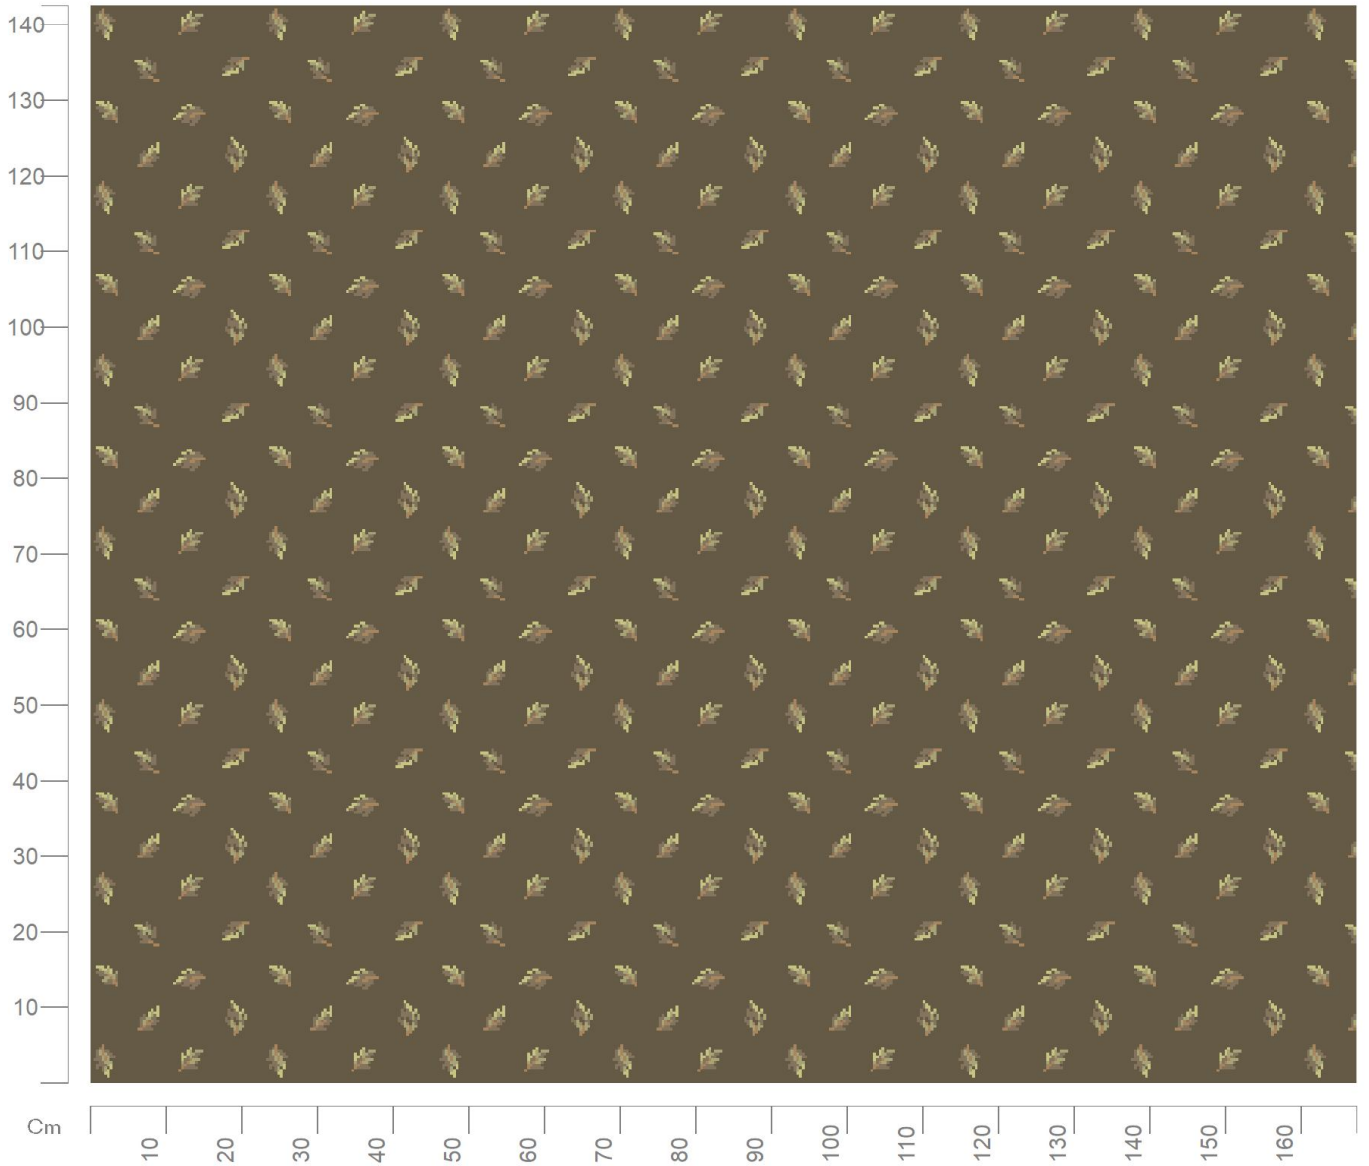

Design No: 4417

Construction: Axminster
Width: Various
Repeat: 0.23m
Match: Straight
Scale: 1:10

Want to re-colour this design? Talk to one of our designers on 01706 846 375

Copyright of Newhey Carpets Ltd.