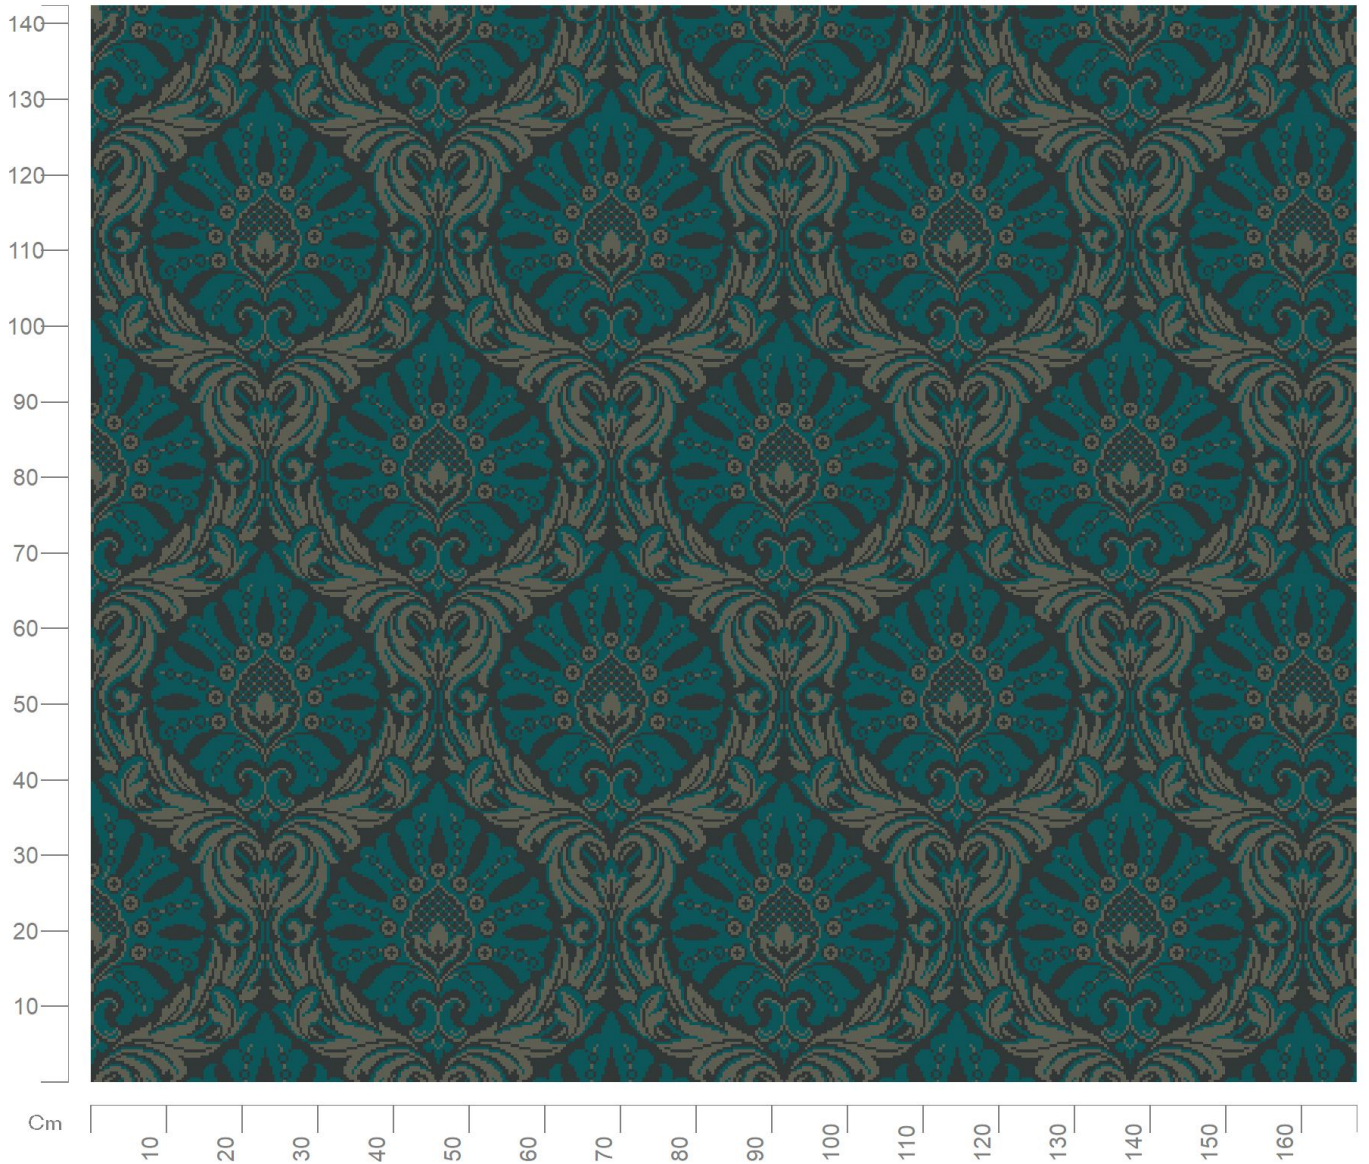

## Design No: 5293

Construction: Axminster  
Width: Various  
Repeat: 0.61m  
Match: Straight  
Scale: 1:10

Want to re-colour this design? Talk to one of our designers on 01706 846 375

Copyright of Newhey Carpets Ltd.