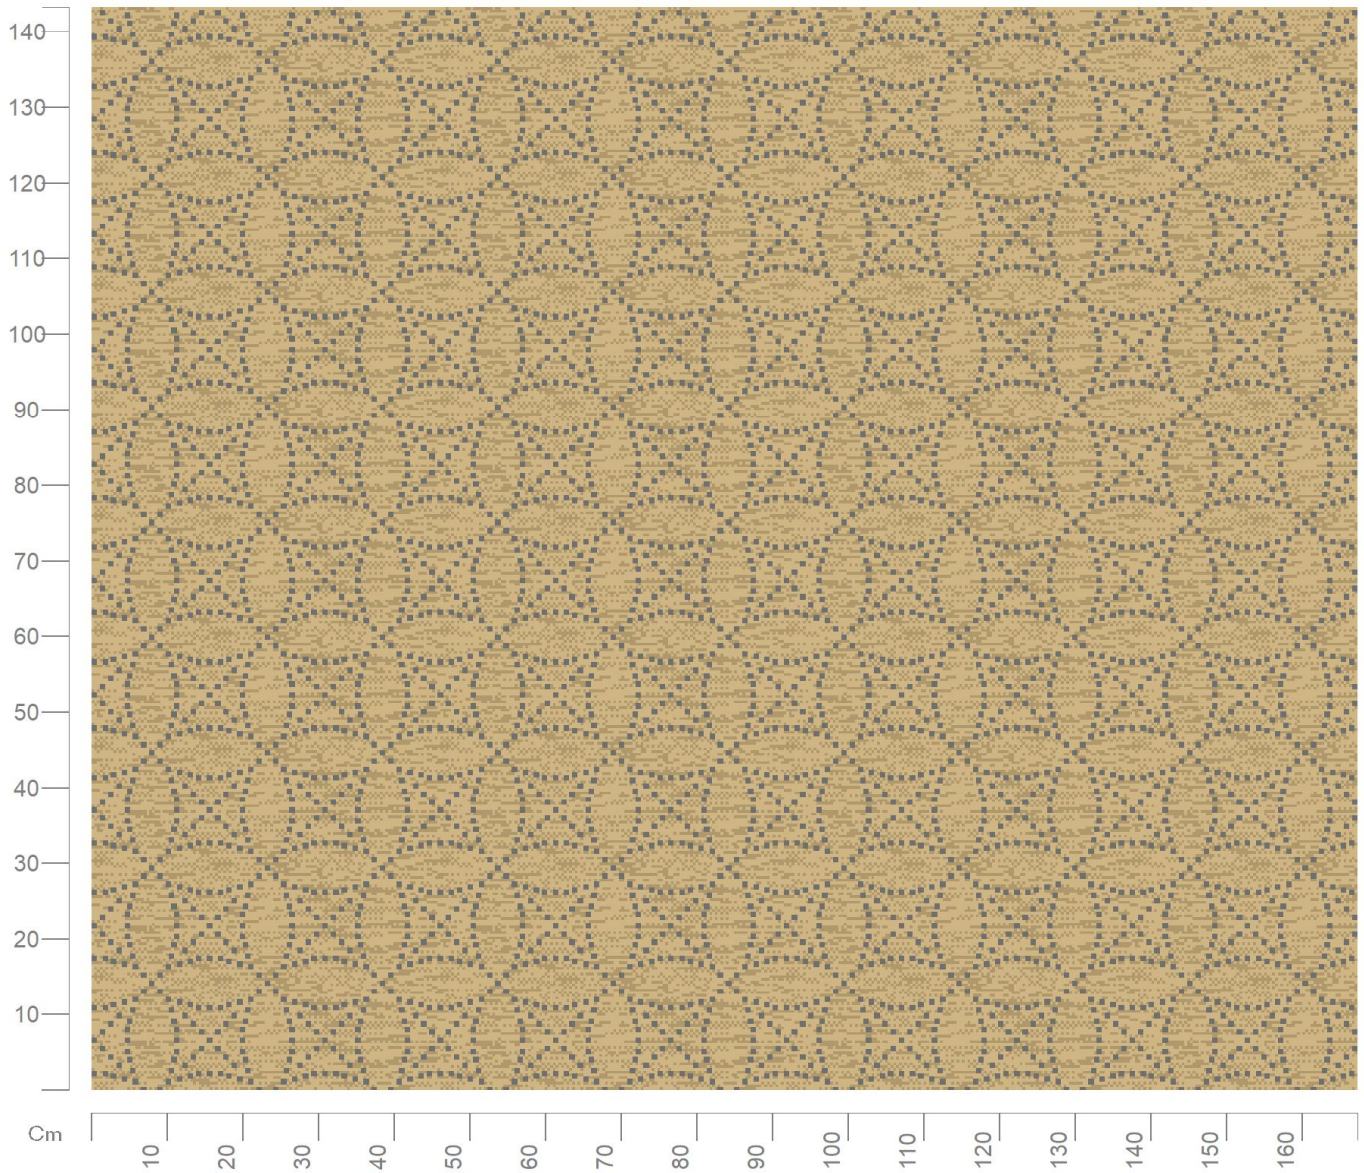

## Design No: 6184

Construction: Axminster  
Width: Various  
Repeat: 0.15m  
Match: Straight  
Scale: 1:10

Want to re-colour this design? Talk to one of our designers on 01706 846 375

Copyright of Newhey Carpets Ltd.