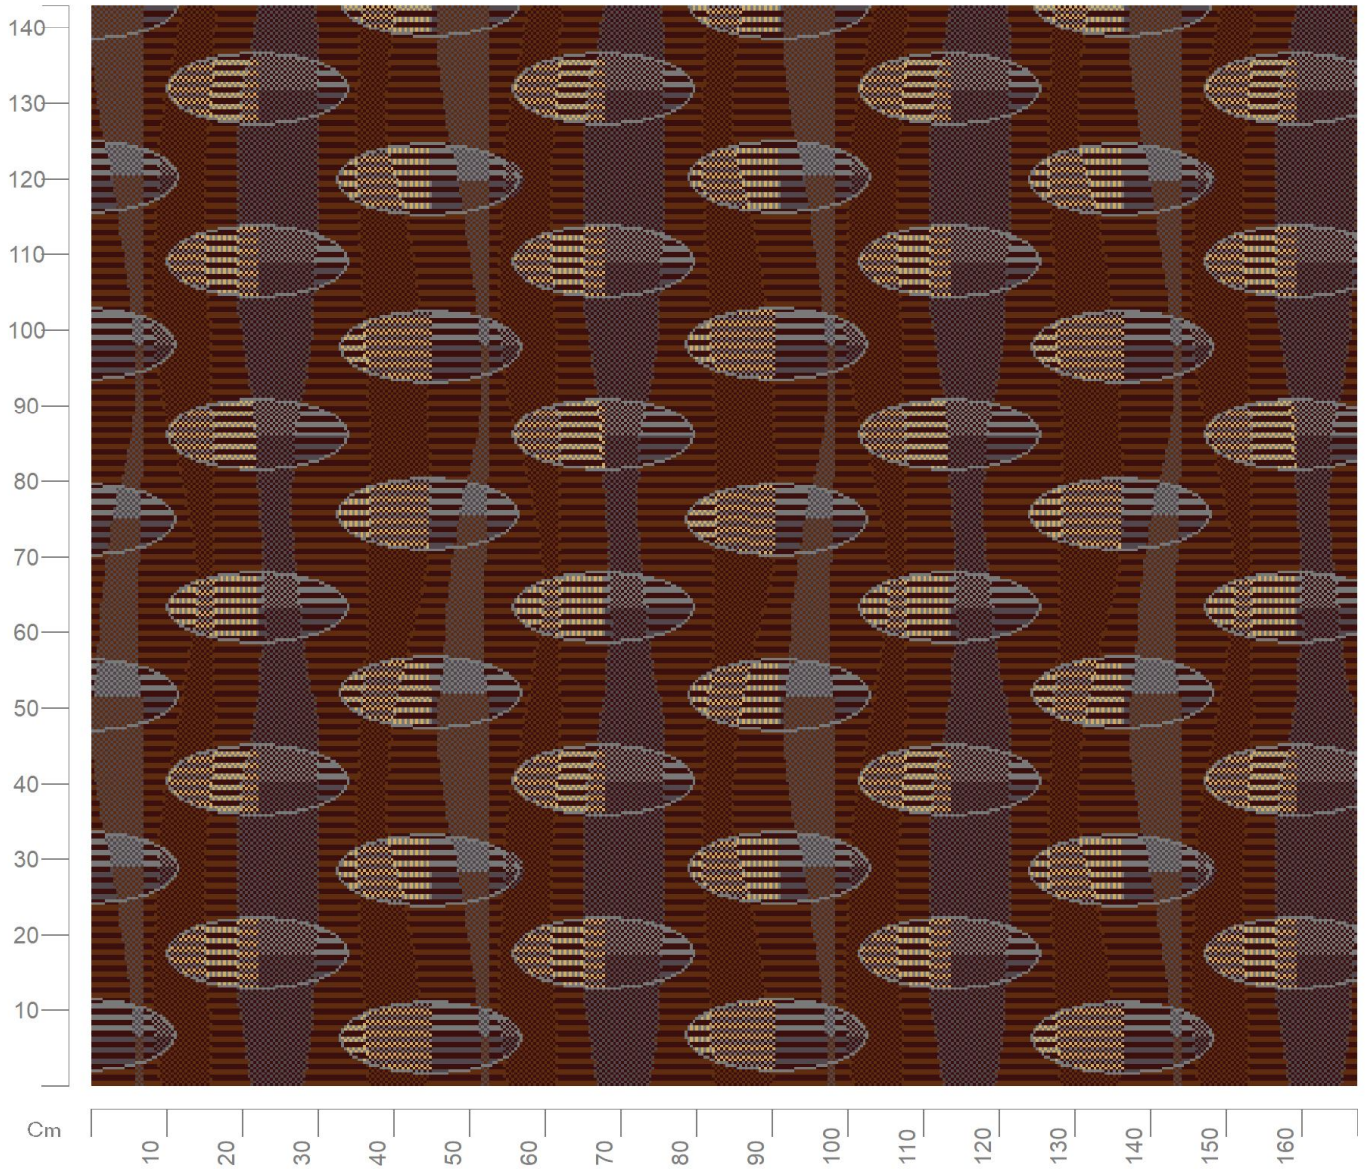

Design No: 6354

Construction: Axminster
Width: Various
Repeat: 0.91m
Match: Straight
Scale: 1:10

Want to re-colour this design? Talk to one of our designers on 01706 846 375

Copyright of Newhey Carpets Ltd.