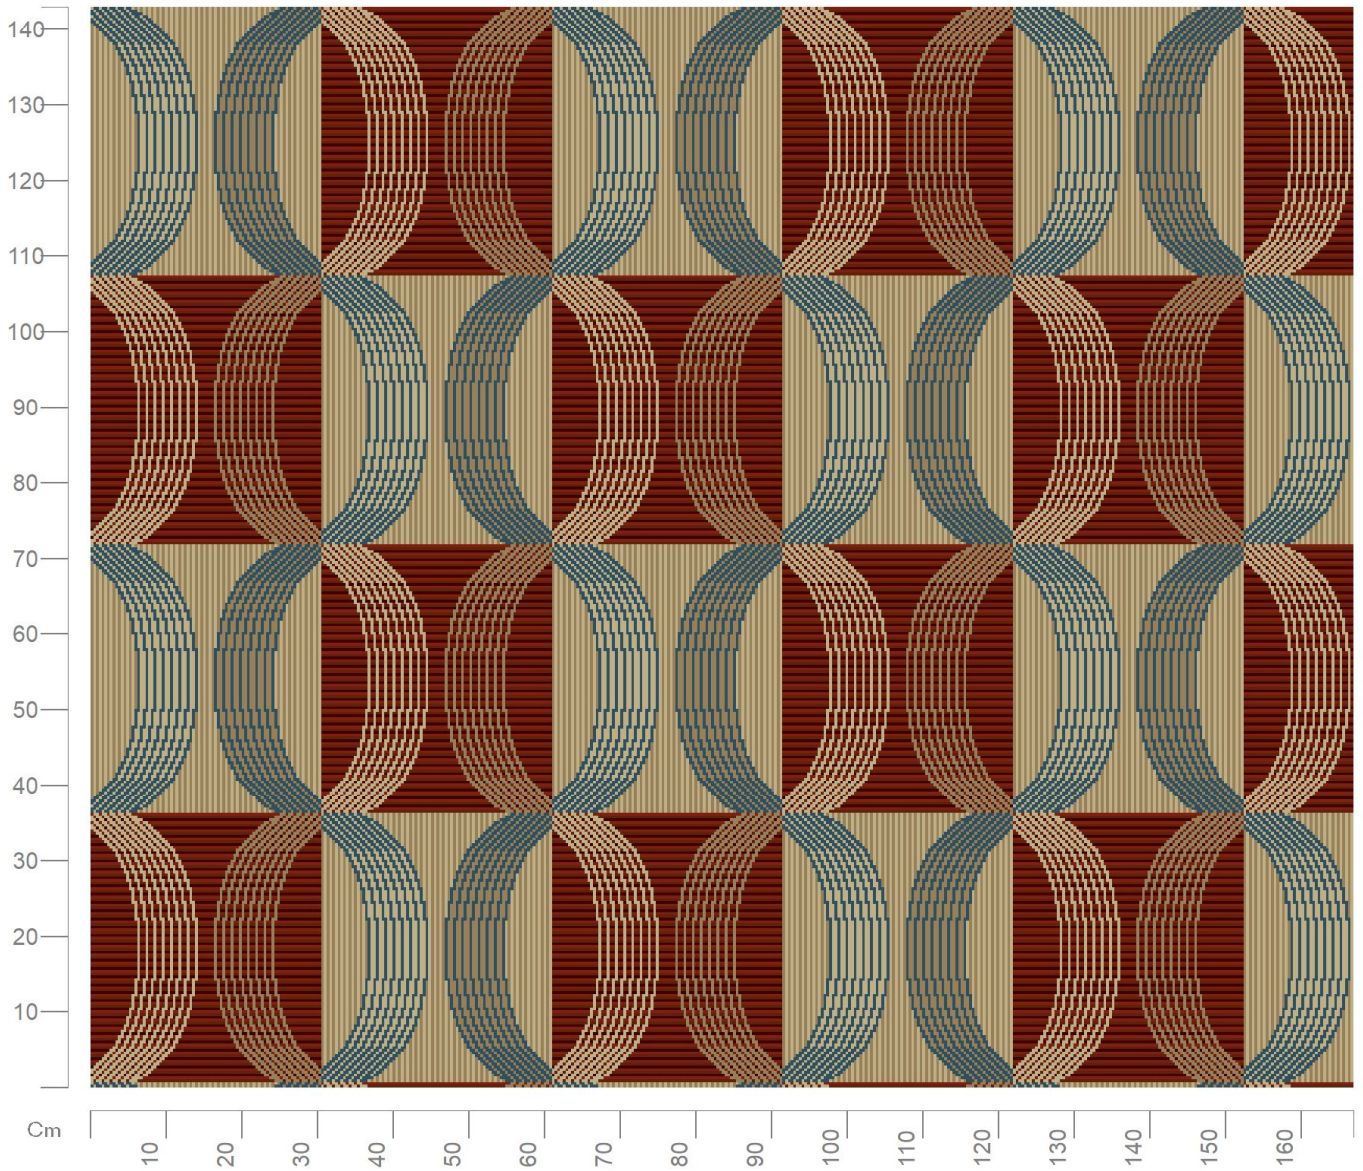

## Design No: 7471

Construction: Axminster  
Width: Various  
Repeat: 0.71m  
Match: Straight  
Scale: 1:10

Want to re-colour this design? Talk to one of our designers on 01706 846 375

Copyright of Newhey Carpets Ltd.