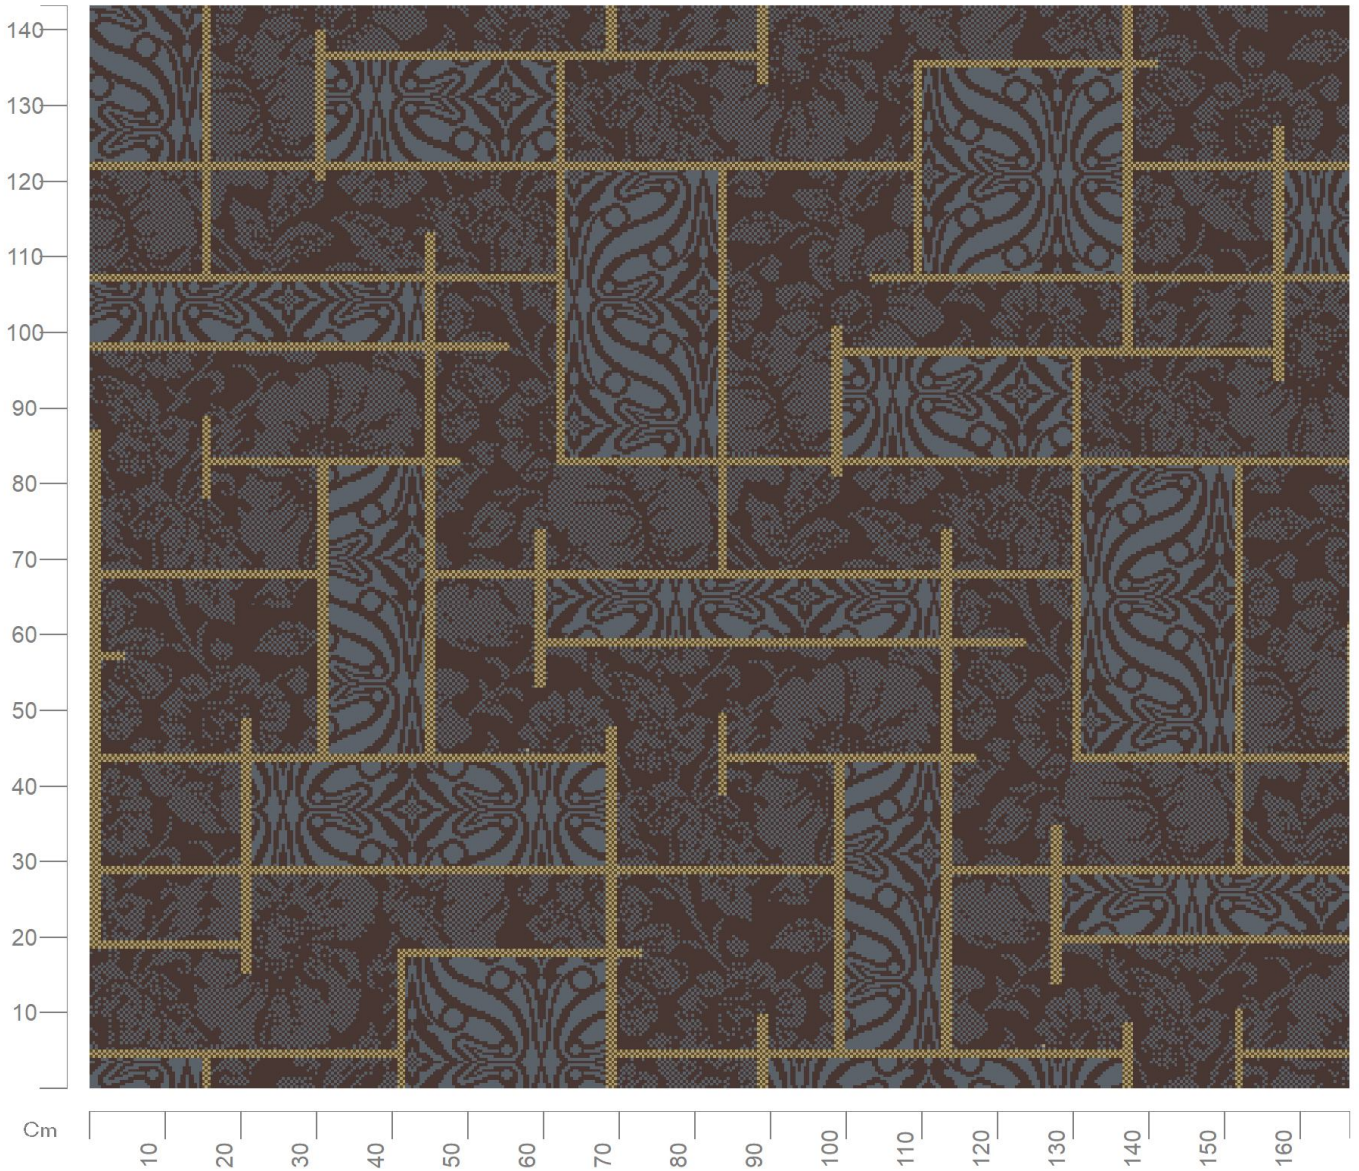

## Design No: 9880

Construction: Axminster  
Width: Various  
Repeat: 1.57m  
Match: Straight  
Scale: 1:10

Want to re-colour this design? Talk to one of our designers on 01706 846 375

Copyright of Newhey Carpets Ltd.