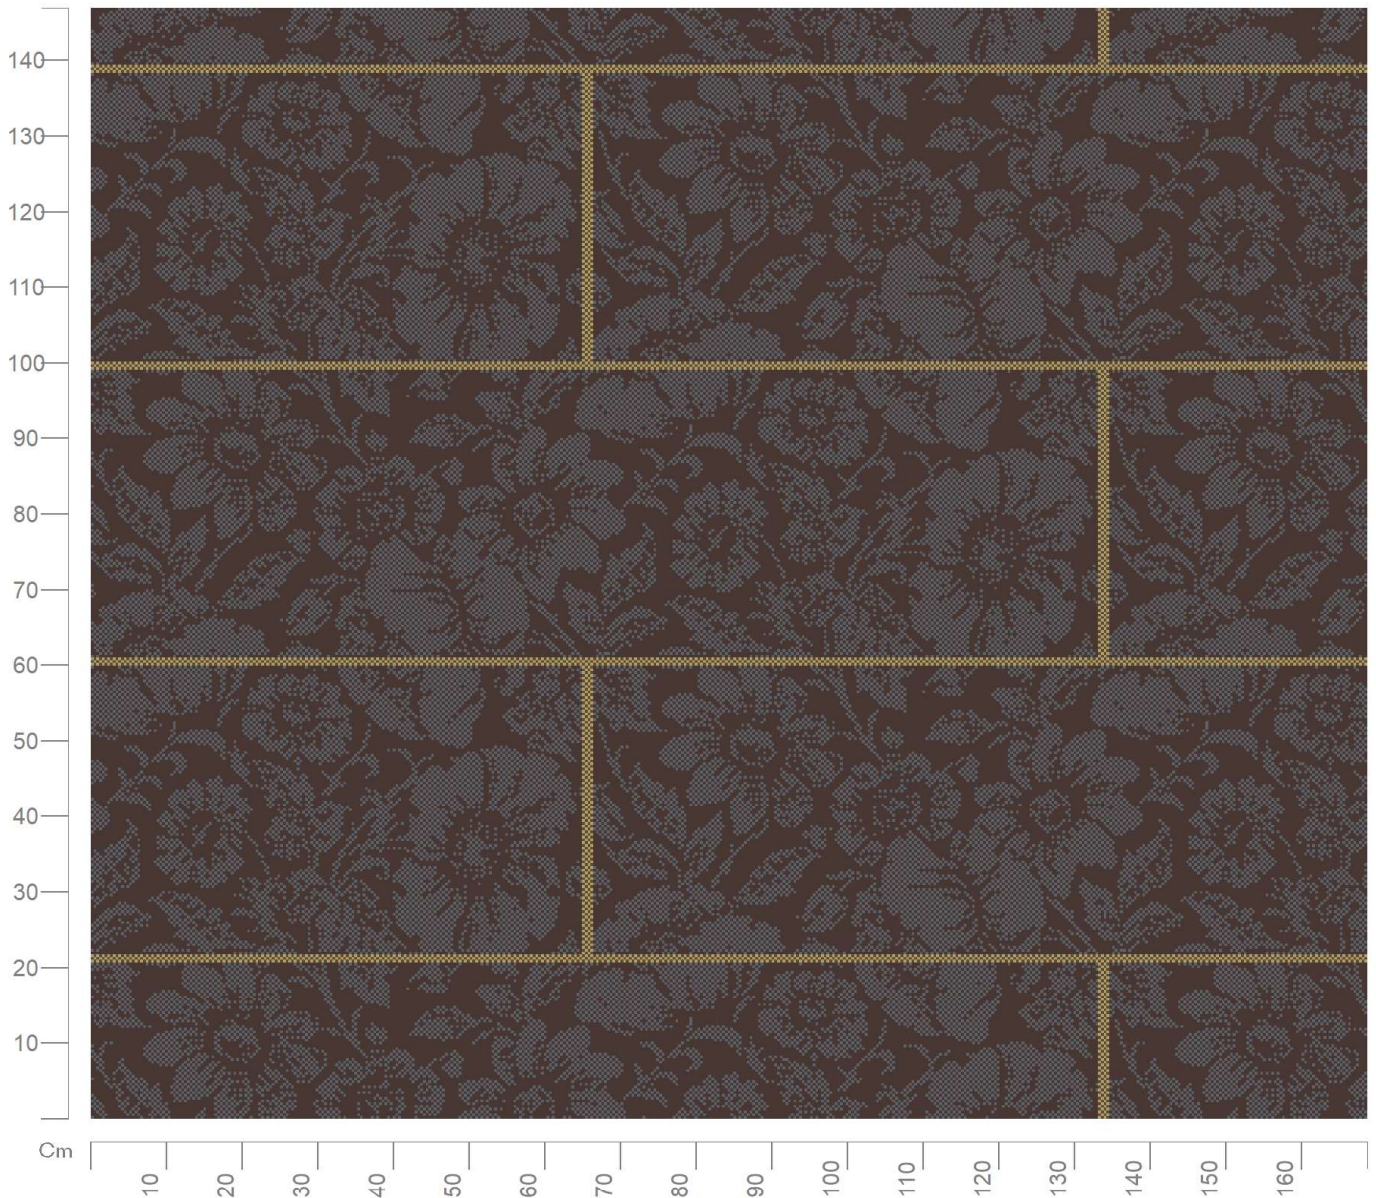

## Design No: 9915

Construction: Axminster

Width: Various

Repeat: 0.78m

Match: Straight

Scale: 1:10

Want to re-colour this design? Talk to one of our designers on 01706 846 375

Copyright of Newhey Carpets Ltd.