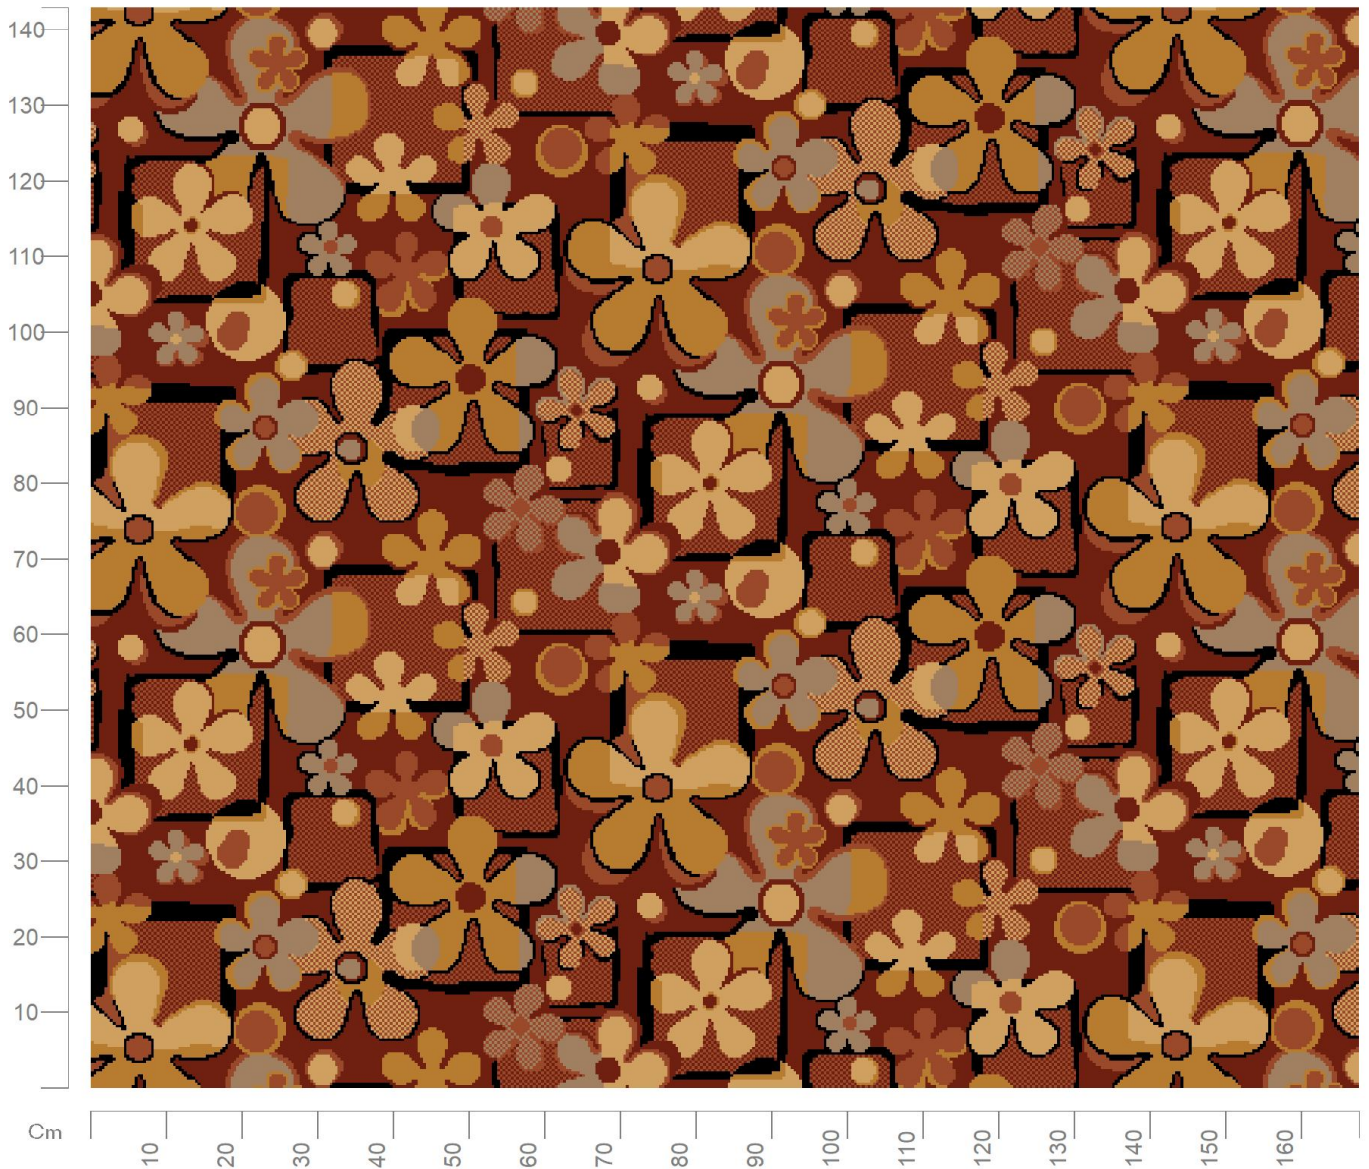

Design No: 6040

Construction: Axminster
Width: Various
Repeat: 0.69m
Match: Straight
Scale: 1:10

Want to re-colour this design? Talk to one of our designers on 01706 846 375

Copyright of Newhey Carpets Ltd.