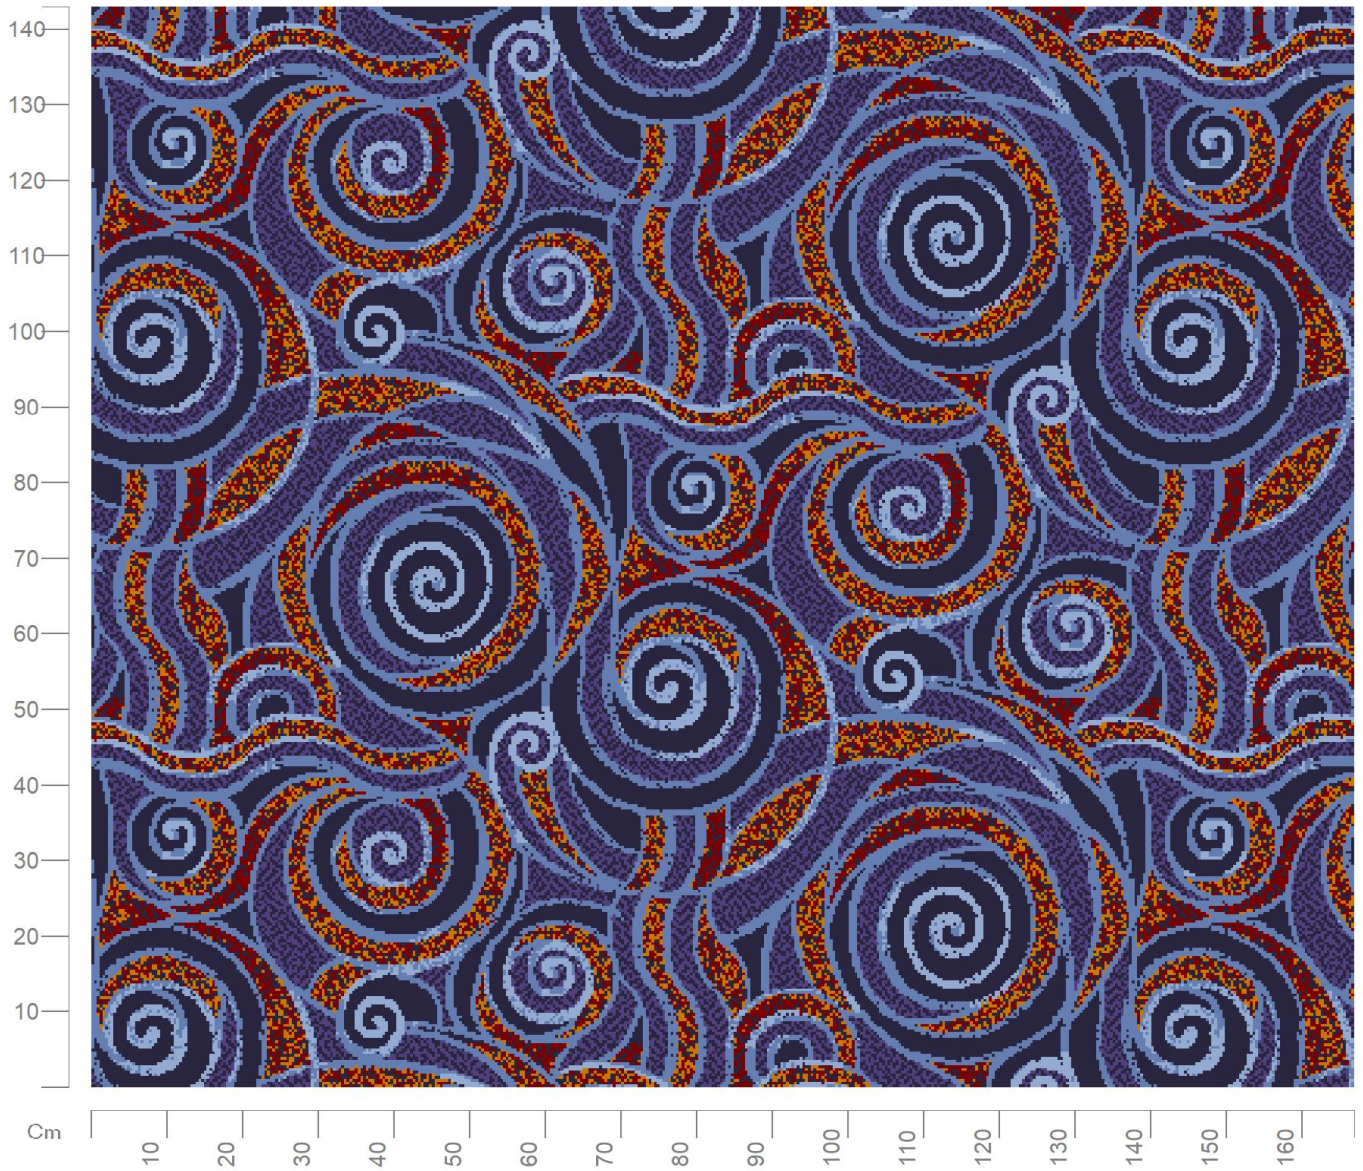

## Design No: 8628

Construction: Axminster

Width: Various

Repeat: 0.91m

Match: Straight

Scale: 1:10

Want to re-colour this design? Talk to one of our designers on 01706 846 375

Copyright of Newhey Carpets Ltd.