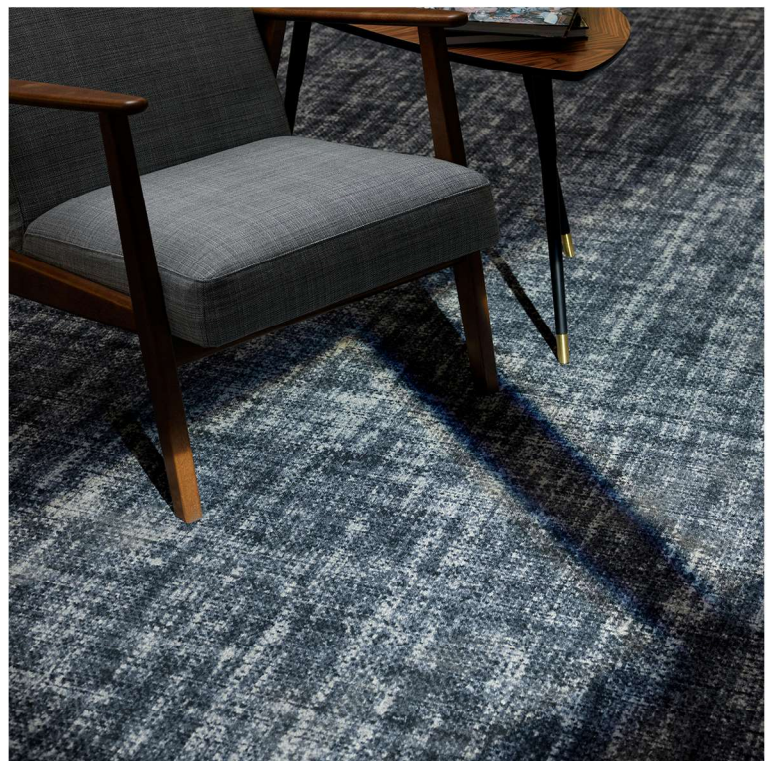

Registered in England 990472

Newhey Carpets Limited
Gordon Street, Newhey
Rochdale Lancashire, OL16 3SL
+44 (0)1706 846 375
sales@newheycarpets.co.uk
newheycarpets.co.uk