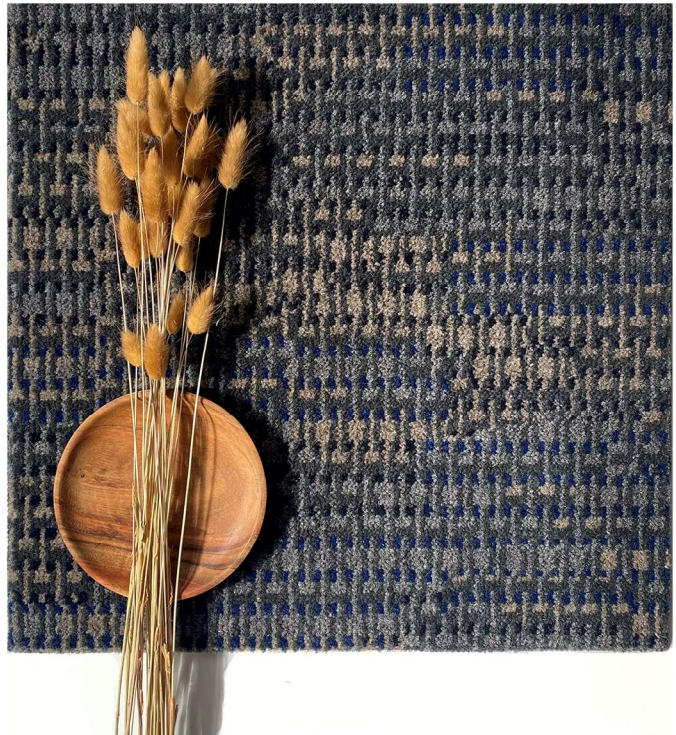

Macrame: Esker

Represents 4.00m x 1.50m

Product Specification

Construction:	Colortec
Description:	Cut Pile Patterned Tufted
Pile Content:	80% wool / 20% nylon
Pile Weight:	1,400g/m ²
Pattern Match:	Allow 30cm per cut Non-critical Side Match
Width:	4.00m
Secondary Backing:	evobac <small>NOVOSIBIRSK</small>
Pile Height:	7.5mm
Total Thickness:	10mm
Country of Origin:	U.K